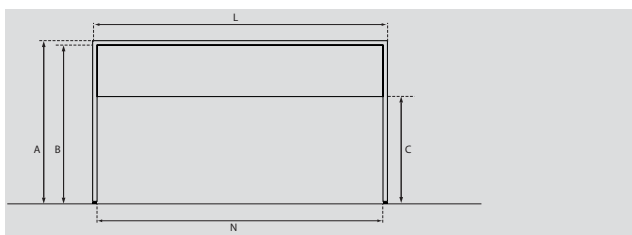

Cheek

Cheek stool					
core	A	B	C	L	N
30mm	45cm	42cm	22cm	45cm	33cm

Cheek table					
core	A	B	C	L	N
30mm	75cm	72cm	52cm	180cm	174cm

Cheek standing table					
core	A	B	C	L	N
30mm	110cm	107cm	87cm	180cm	174cm

Table top

Material: 30 mm multiplex
 Table top: Laminate / veneer
 Finishing edge: Straight
 Multiplex with laminate: oil finish
 Multiplex with veneer: finishing edge stained as topcoat.

Base

Height table (incl. table top): 75 cm
 Height standing table (incl. table top): 110 cm
 Height bench/stool: 45cm

Delivery

Tables and benches and stools will be delivered assembled.

Options

- Cable transit
- Turnpoint
- 2x electric point, 2x computer connection
- 3x electric point

Cheek

rectangle

180 x 80 200 x 80 220 x 80 240 x 80

rectangle

180 x 100 200 x 100 220 x 100 240 x 100 320 x 100 360 x 100 400 x 100 440 x 100 480 x 100

rectangle, standing table 110cm high

180 x 70 200 x 70 220 x 70 240 x 70

bench and stool

170 x 37 190 x 37 210 x 37 230 x 37 45 x 37
