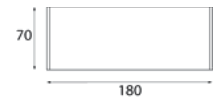

rectangle, standing table 110cm high

180 x 70   200 x 70   220 x 70   240 x 70