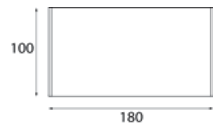

rectangle

180 x 100   200 x 100   220 x 100   240 x 100   320 x 100   360 x 100   400 x 100   440 x 100   480 x 100