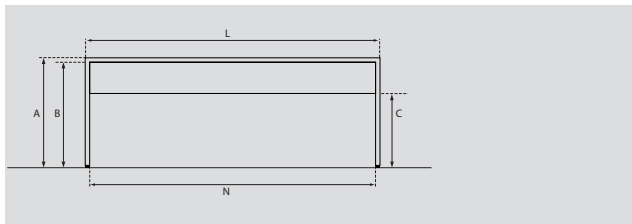

Cheek

Cheek stool					
core	A	B	C	L	N
30mm	45cm	42cm	22cm	45cm	33cm

Cheek table					
core	A	B	C	L	N
30mm	75cm	72cm	52cm	180cm	174cm

Cheek standing table					
core	A	B	C	L	N
30mm	110cm	107cm	87cm	180cm	174cm

Table top

Material: 30 mm multiplex
 Table top: Laminate / veneer
 Finishing edge: Straight
 Multiplex with laminate: oil finish
 Multiplex with veneer: finishing edge stained as topcoat.

Base

Height table (incl. table top): 75 cm
 Height standing table (incl. table top): 110 cm
 Height bench/stool: 45cm

Delivery

Tables and benches and stools will be delivered assembled.

Options

- Cable transit
- Turnpoint
- 2x electric point, 2x computer connection
- 3x electric point

Cheek

rectangle

180 x 80 200 x 80 220 x 80 240 x 80