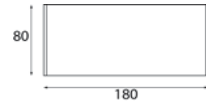

Table top

Material: 30 mm multiplex
 Table top: Laminate / veneer
 Finishing edge: Straight
 Multiplex with laminate: oil finish
 Multiplex with veneer: finishing edge stained as topcoat.

Base

Height table (incl. table top): 75 cm
 Height standing table (incl. table top): 110 cm
 Height bench/stool: 45cm

Delivery

Tables and benches and stools will be delivered assembled.

Options

- Cable transit
- Turnpoint
- 2x electric point, 2x computer connection
- 3x electric point

Cheek

rectangle

180 x 80 200 x 80 220 x 80 240 x 80