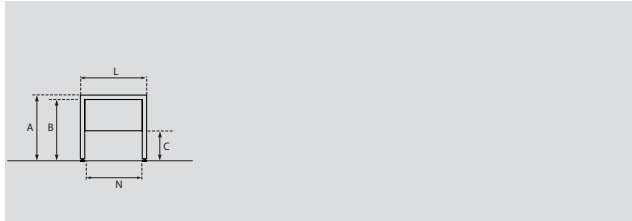

Cheek

Cheek stool					
core	A	B	C	L	N
30mm	45cm	42cm	22cm	45cm	33cm

Cheek table					
core	A	B	C	L	N
30mm	75cm	72cm	52cm	180cm	174cm

Cheek standing table					
core	A	B	C	L	N
30mm	110cm	107cm	87cm	180cm	174cm

Table top

Material: 30 mm multiplex
 Table top: Laminate / veneer
 Finishing edge: Straight
 Multiplex with laminate: oil finish
 Multiplex with veneer: finishing edge stained as topcoat.

Base

Height table (incl. table top): 75 cm
 Height standing table (incl. table top): 110 cm
 Height bench/stool: 45cm

Delivery

Tables and benches and stools will be delivered assembled.

Options

- Cable transit
- Turnpoint
- 2x electric point, 2x computer connection
- 3x electric point

Cheek

rectangle

180 x 80 200 x 80 220 x 80 240 x 80