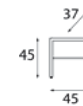

Delivery

Tables and benches and stools will be delivered assembled.

Options

- Cable transit
- Turnpoint
- 2x electric point, 2x computer connection
- 3x electric point

Cheek

rectangle

180 x 80 200 x 80 220 x 80 240 x 80

rectangle

180 x 100 200 x 100 220 x 100 240 x 100 320 x 100 360 x 100 400 x 100 440 x 100 480 x 100

rectangle, standing table 110cm high

180 x 70 200 x 70 220 x 70 240 x 70

bench and stool

170 x 37 190 x 37 210 x 37 230 x 37 45 x 37
