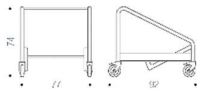

Black 0509 or white 001 compact HPL top 60x49 cm (thk.10 mm).

Black ABS modesty panel.

Wire frame of solid steel $\phi 11$ mm.
Epoxy powder painting
Black RAL 9005
Grey
White RAL 9003
or Chromium plating.

Saddle feet in polyethylene Terephthalate (PETG).

Optional

GALILEO CARR

Black steel pipe frame trolley-tables (max 20 tables).

MULTI 01

Short linking device in polypropylene grey to join tables.

MULTI 02

Long linking device in polypropylene grey to join tables.