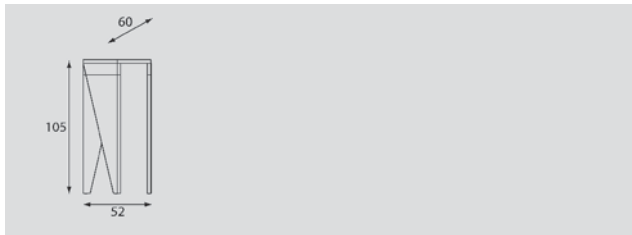

Trigon Hot Desk

Trigon Hot Desk

core	height	width	depth
30mm	105cm	52cm	60cm

Table top

Core: 30mm multiplex
Top coat: Laquered
Finishing edge: Straight milled. Laquered as top.

Base

30mm multiplex connected by powder coated steel angles.
Laquered as table top.

Height
105cm incl. table top

Options
Felt gliders

Trigon Hot Desk

13&9

width	52cm
depth	60cm
height	105cm

General information

Standing table.

Multiplex, available in all standard lacquer colours.