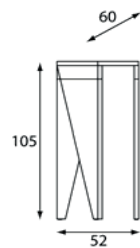

Trigon Hot Desk

Trigon Hot Desk

core	height	width	depth
30mm	105cm	52cm	60cm

Table top

Core: 30mm multiplex
Top coat: Laquered
Finishing edge: Straight milled. Laquered as top.

Base

30mm multiplex connected by powder coated steel angles.
Laquered as table top.

Height
105cm incl. table top

Options
Felt gliders

Trigon Hot Desk

13&9

width	52cm
depth	60cm
height	105cm

General information

Standing table.

Multiplex, available in all standard lacquer colours.