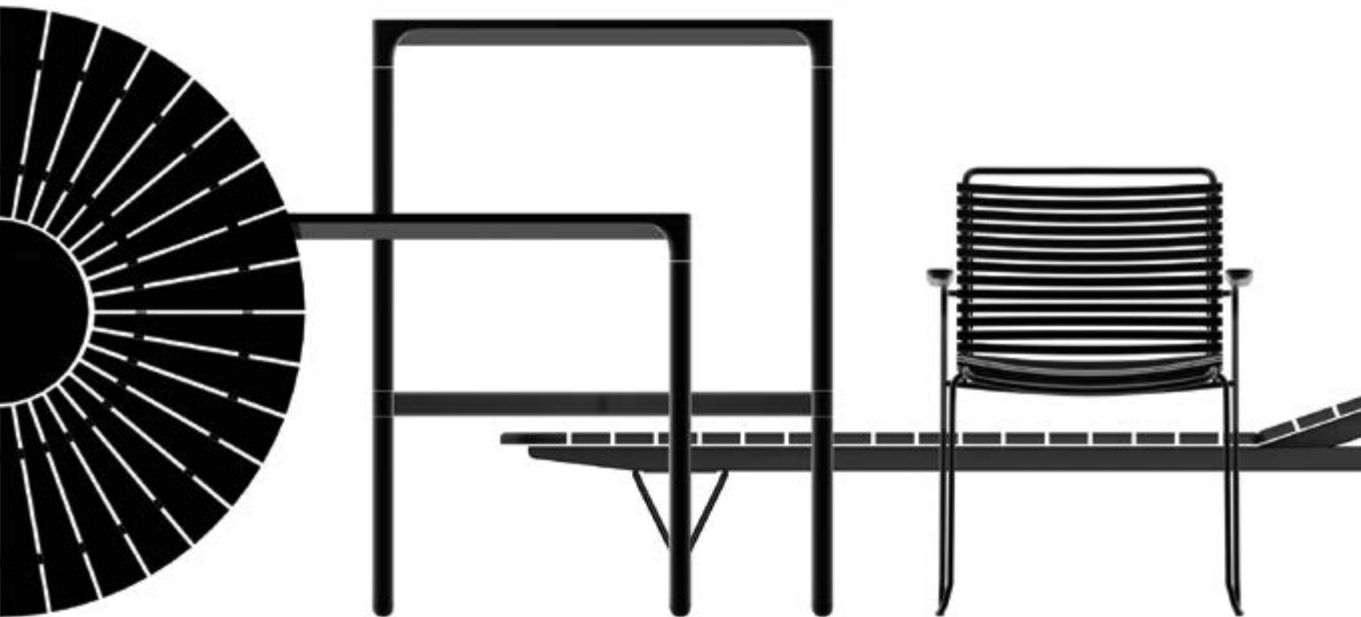

HOUE

We are driven by affordable luxury as a philosophy, by choosing the right materials and solutions. We draw from a proud heritage of Danish design and craftsmanship with mass appeal. HOUE offers both an outdoor and indoor collection, always meeting our high standards in terms of design, price and quality.